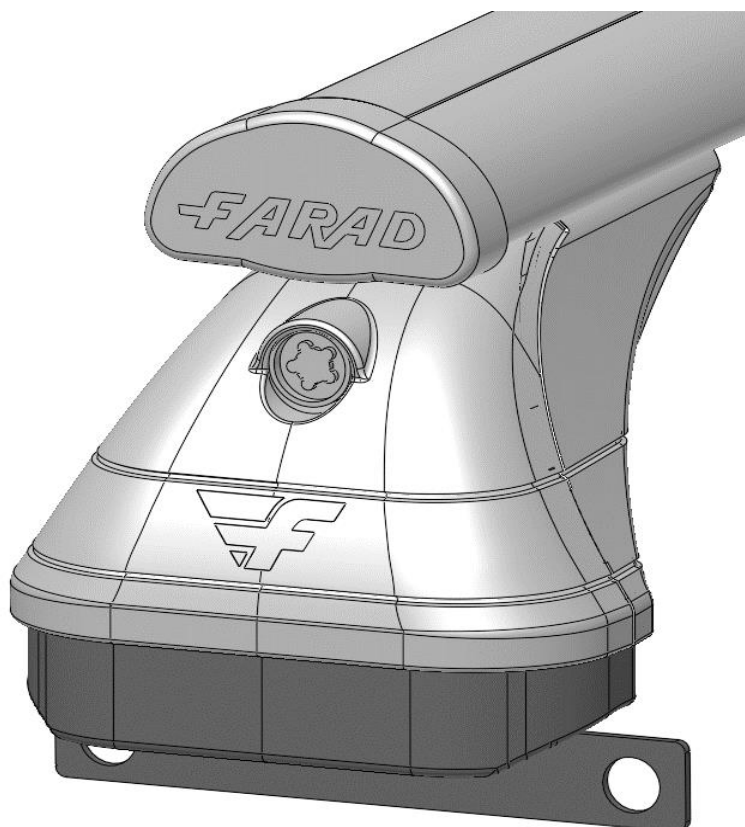

FARAD[®] BARS

made in italy

Evolution Srl unipersonale, Via A. De Gasperi 26, 12040 Sanfrè (CN) Italy

www.faradworld.com

+39 0172 58575

KIT PR-23

A Nr. 4

E Nr. 4