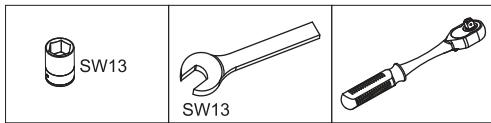

REQUIRED TOOLS

45 MINUTE

M5225936_Rev02
10.05.2023