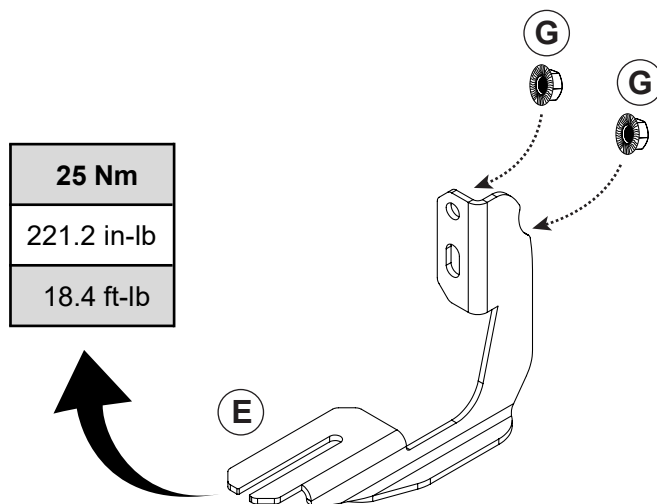

REQUIRED TOOLS

45 MINUTE

M5003971-C

FL

ML

RL

15 Nm
132.7 in-lbf
11.0 ft-lbf