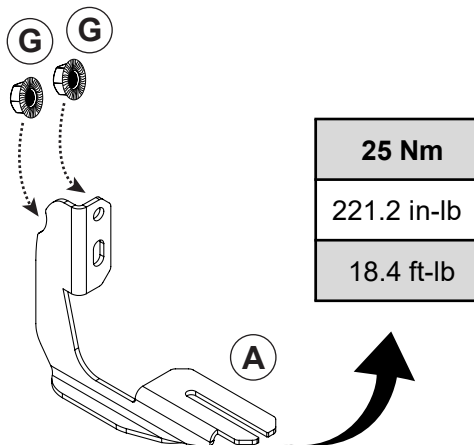

REQUIRED TOOLS

45 MINUTE

M5003971-C

FL

ML

RL

15 Nm
132.7 in-lbf
11.0 ft-lbf