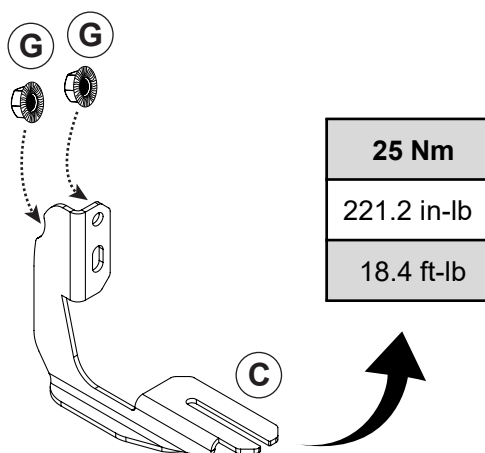

REQUIRED TOOLS

45 MINUTE

M5003971-C

FL

ML

RL

15 Nm
132.7 in-lbf
11.0 ft-lbf