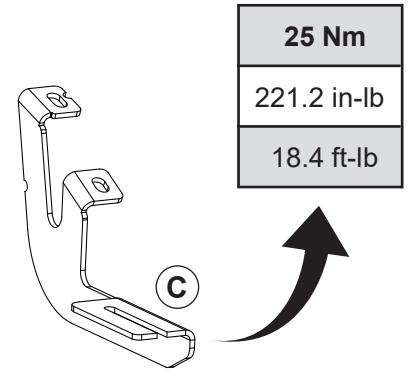

REQUIRED TOOLS

45 MINUTE

M7025971-C

FL

ML

RL

15 Nm
132.7 in-lbf
11.0 ft-lbf