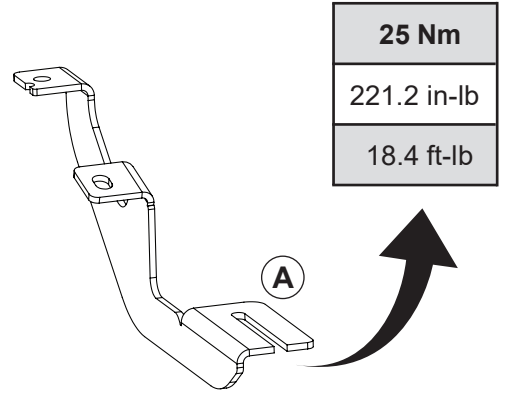

REQUIRED TOOLS

45 MINUTE

M7025971-C

FL

ML

RL

15 Nm
132.7 in-lbf
11.0 ft-lbf