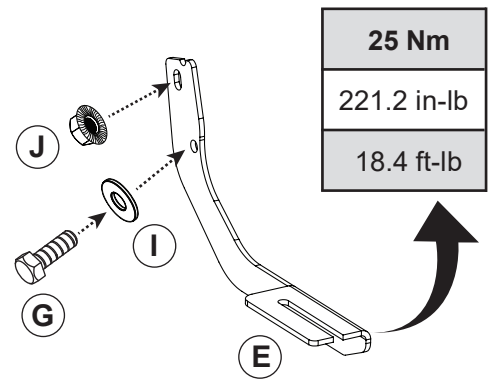

REQUIRED TOOLS

45 MINUTE

M7025971-C

FL

ML

RL

15 Nm
132.7 in-lbf
11.0 ft-lbf