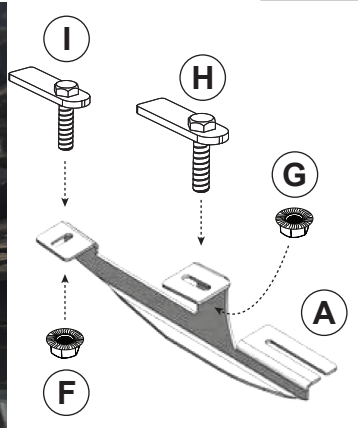

F g. 2

F g. 1

FL