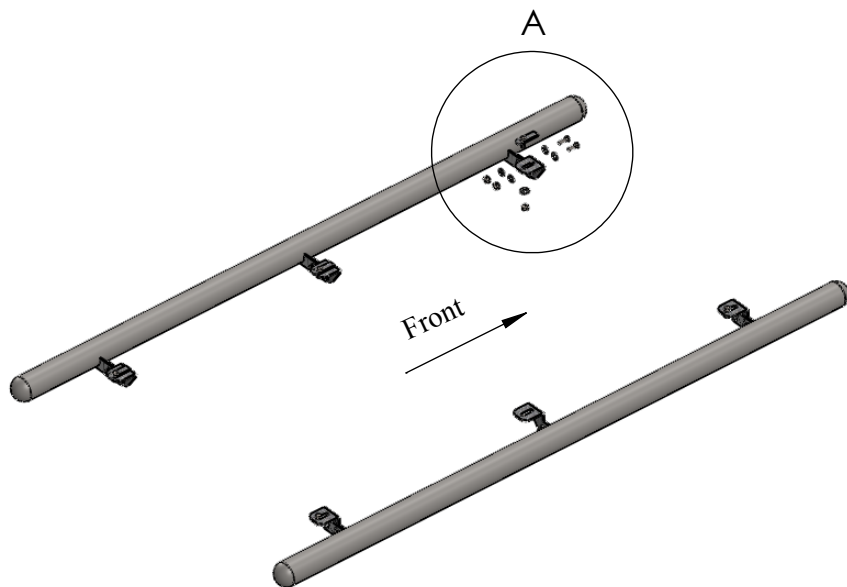

# MERCEDES ML 164 2006+ SIDE BARS STRAIGHT

PART NO	PART NAME	MATERIAL	QTY
1	M10x30 Bolt Plate	Galvanized	6
2	Bracket	Galvanized	6
3	M10 Washer	Galvanized	6
4	M10 Nut	Galvanized	6
5	M8x30 Bolt	Galvanized	12
6	M8 Washer	Galvanized	24
7	Mercedes ML 164 2006+ Side Bars Straight		2
8	M8 Nut	Galvanized	12