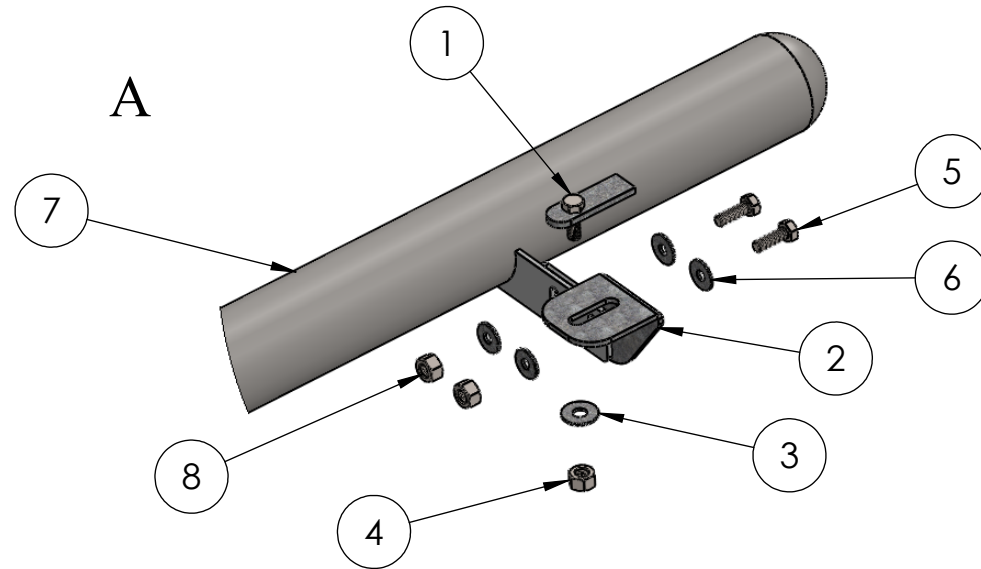

# MERCEDES ML 164 2006+ SIDE BARS STRAIGHT

PART NO	PART NAME	MATERIAL	QTY
1	M10x30 Bolt Plate	Galvanized	6
2	Bracket	Galvanized	6
3	M10 Washer	Galvanized	6
4	M10 Nut	Galvanized	6
5	M8x30 Bolt	Galvanized	12
6	M8 Washer	Galvanized	24
7	Mercedes ML 164 2006+ Side Bars Straight		2
8	M8 Nut	Galvanized	12