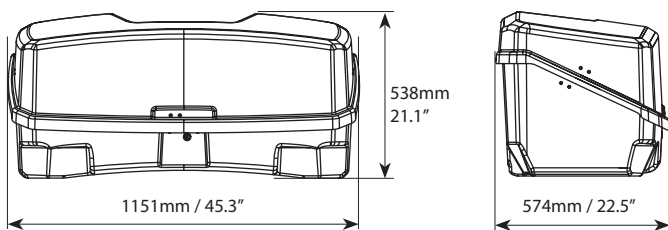

Rear cargo box for towbar bike carriers. Equipped with double anti-theft system for trunk and carried load. Quick and easy fixing. Compatible only with Menabo ALCOR 3 towbar bike rack.

Art.000078000000

**DIMENSIONI ESTERNE / EXTERNAL DIMENSIONS**

**DIMENSIONI INTERNE / INTERNAL DIMENSIONS**

**SOLO PER ALCOR 3  
 ONLY FOR ALCOR 3**

Mizar	Art.000078000000
<b>Peso prodotto</b> Product weight	10kg/22lb
<b>Materiale</b> Material	Abs
<b>Portata massima</b> Max load	max 30kg / 66lb
<b>Serratura antifurto</b> Anti-theft lock	✓

Mod.	Mizar
Art.N°	000078000000
L x W x H	L x W x H : 115X62X54 cm / 45.2x24.4x21.2"
	11,5 Kg / 25.3lb
L x W x H	L x W x H : 120x80x239 cm / 47.2x31.5x94"
	67 Kg / 147.7lb
	P.z : 4
Ean-13	8 003168 042242